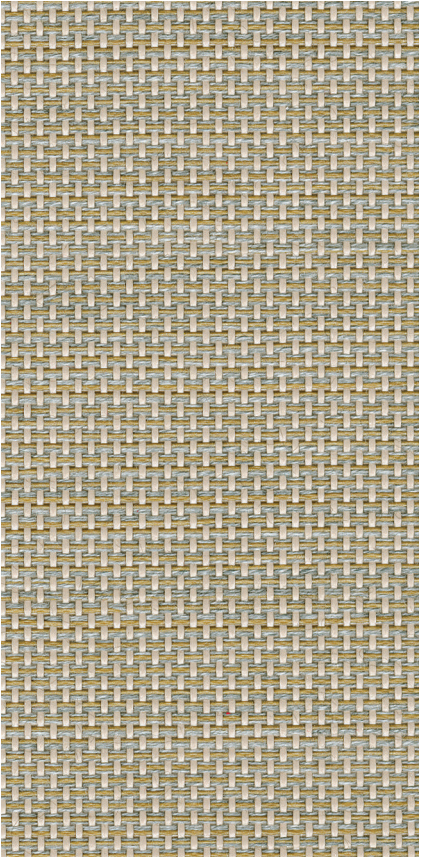

Lafuma[®] 
MOBILIER

2024

Collection PATIO PLUS

GORDES

Hedona

Latte

Onyx

Latte

Onyx

OPALE

Hedona

Argile

Céladon

Argile

Céladon

ALLURE

Tundra

Granite

Cobalt

Ebène

Granite

Cobalt

Ebène

SOFT